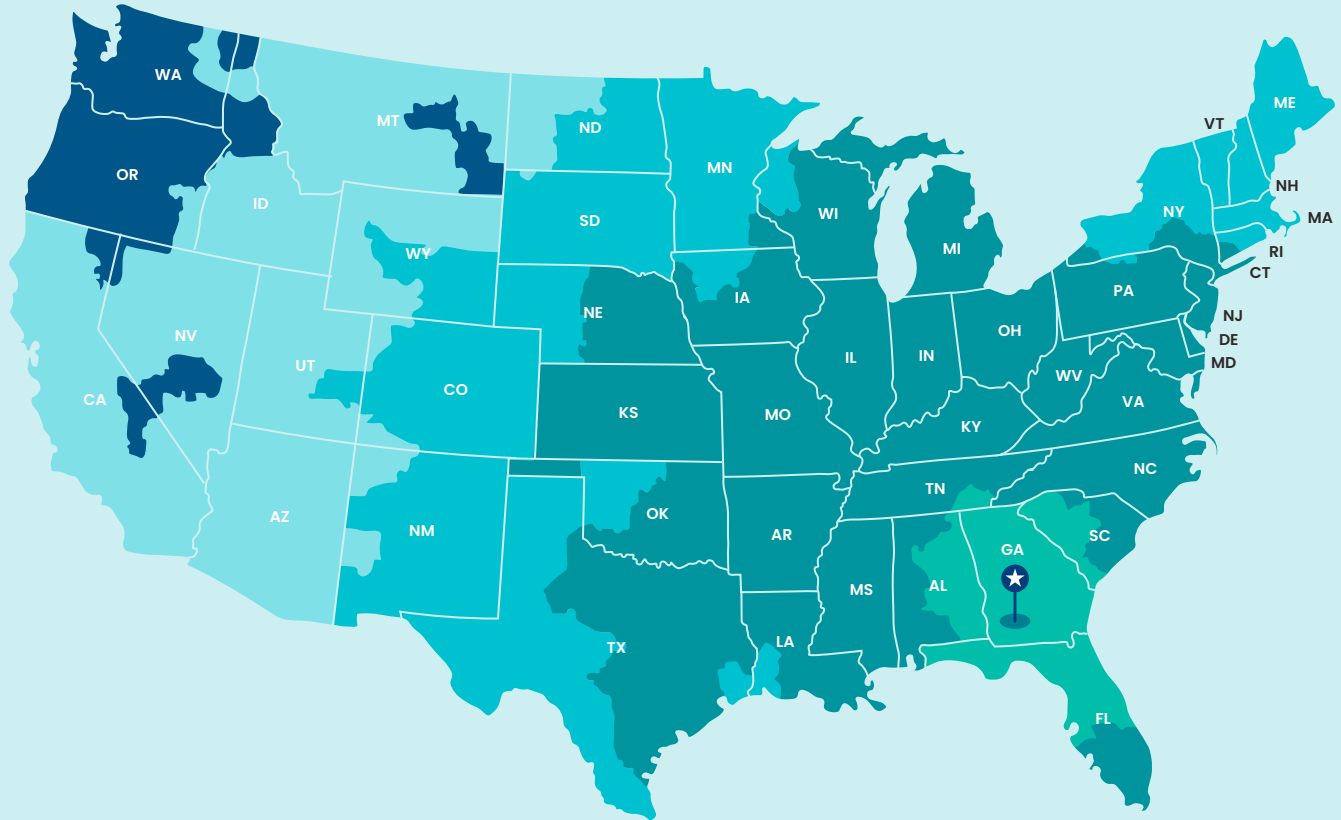

Approximate Ground Shipping Times From GA

SHIPPING DAYS KEY

Questions?
Contact Us

Megan Longhi, Partnership Development Manager
mlonghi@clarknationalaccounts.com

Kaylea Brega, Partnership Representative
kbrega@clarknationalaccounts.com