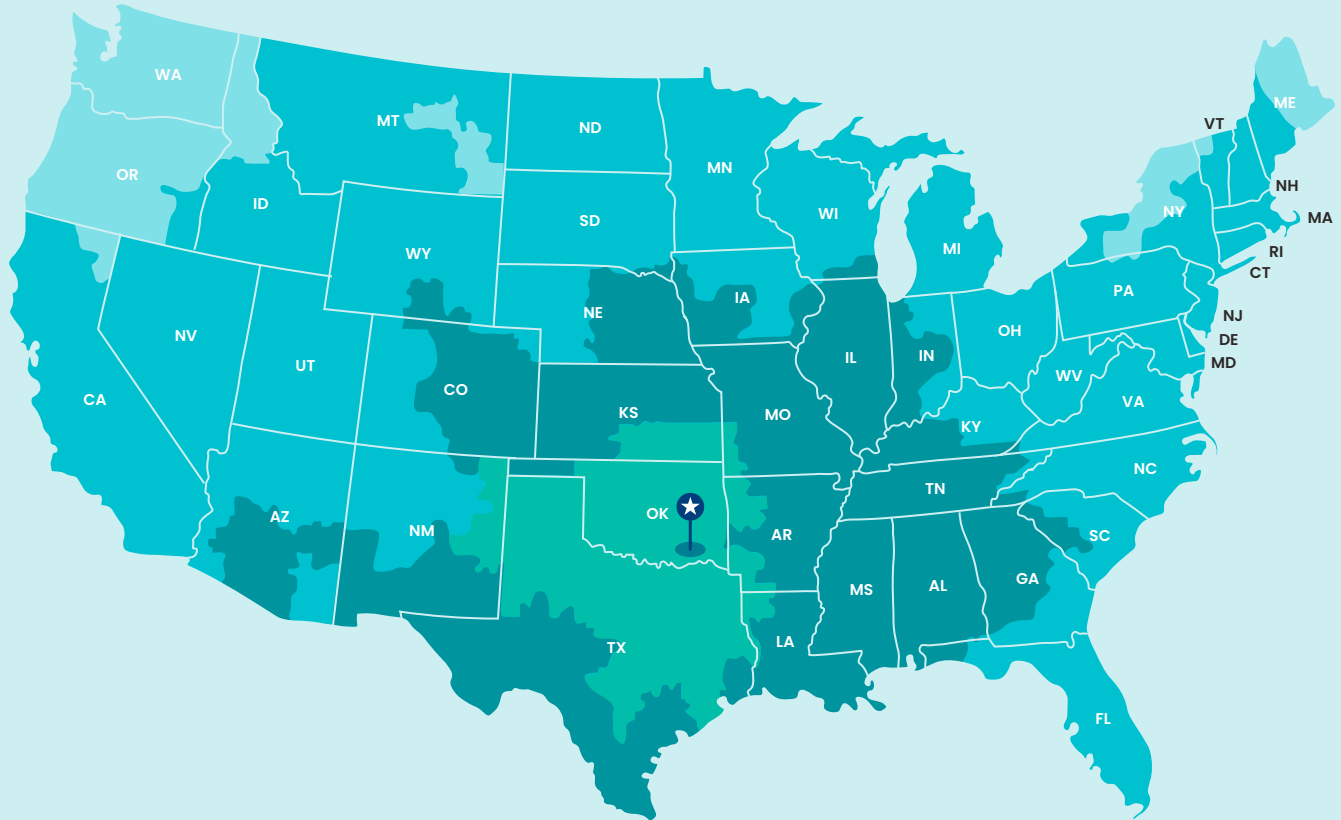

Approximate Ground Shipping Times From OK

SHIPPING DAYS KEY

Questions?
Contact Us

Megan Longhi, Partnership Development Manager
mlonghi@clarknationalaccounts.com

Kaylea Brega, Partnership Representative
kbrega@clarknationalaccounts.com