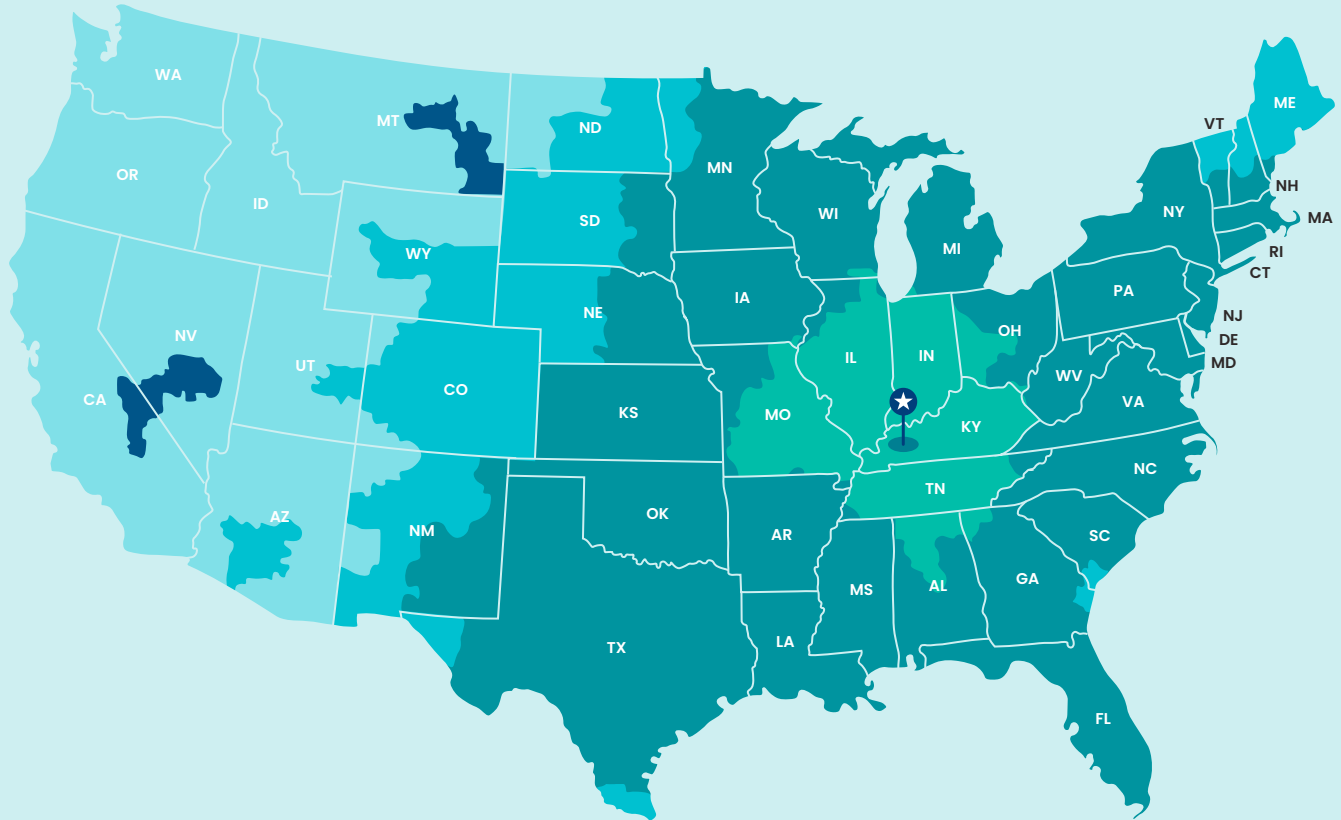

Approximate Ground Shipping Times From KY

SHIPPING DAYS KEY

Questions?
Contact Us

Megan Longhi, Partnership Development Manager
mlonghi@clarknationalaccounts.com

Kaylea Brega, Partnership Representative
kbrega@clarknationalaccounts.com