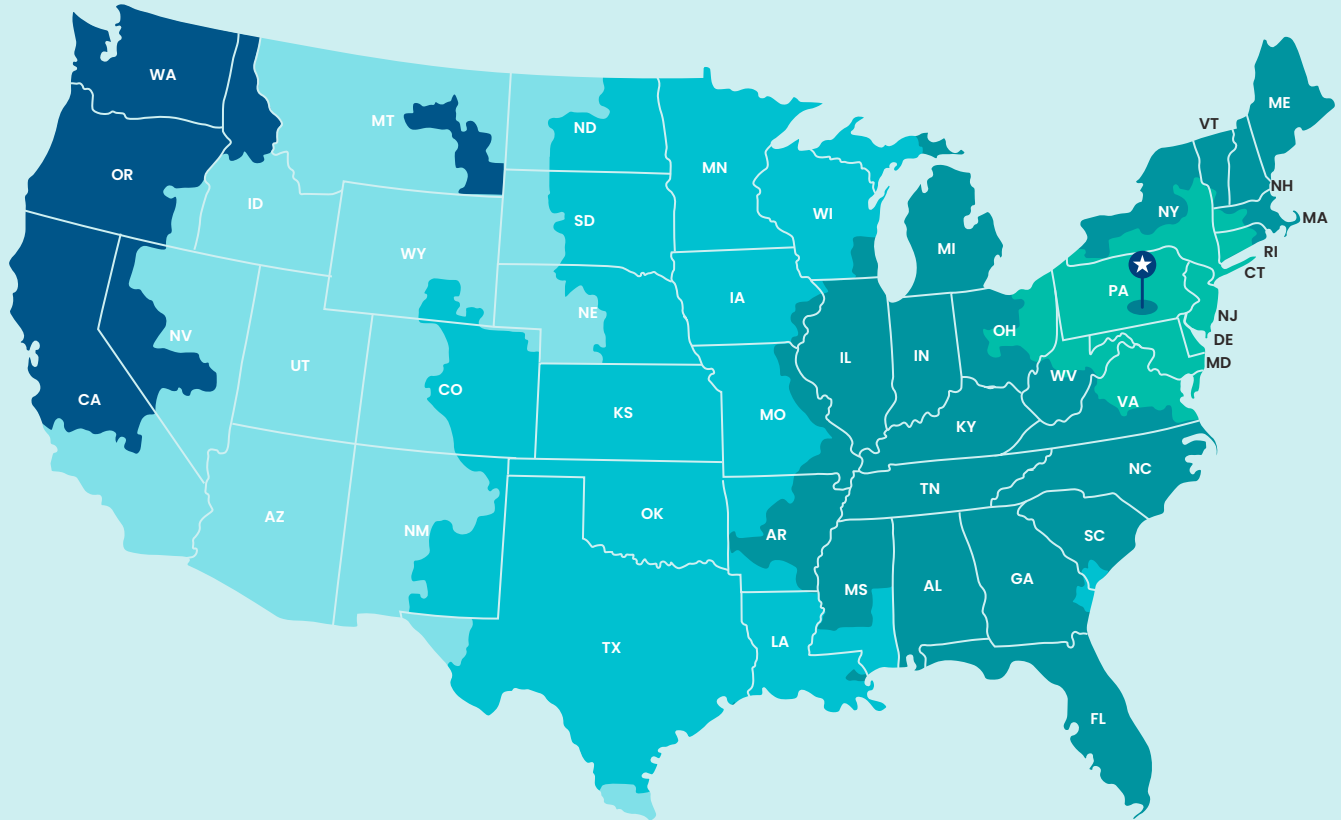

Approximate Ground Shipping Times From PA

SHIPPING DAYS KEY

Questions?
Contact Us

Megan Longhi, Partnership Development Manager
mlonghi@clarknationalaccounts.com

Kaylea Brega, Partnership Representative
kbrega@clarknationalaccounts.com