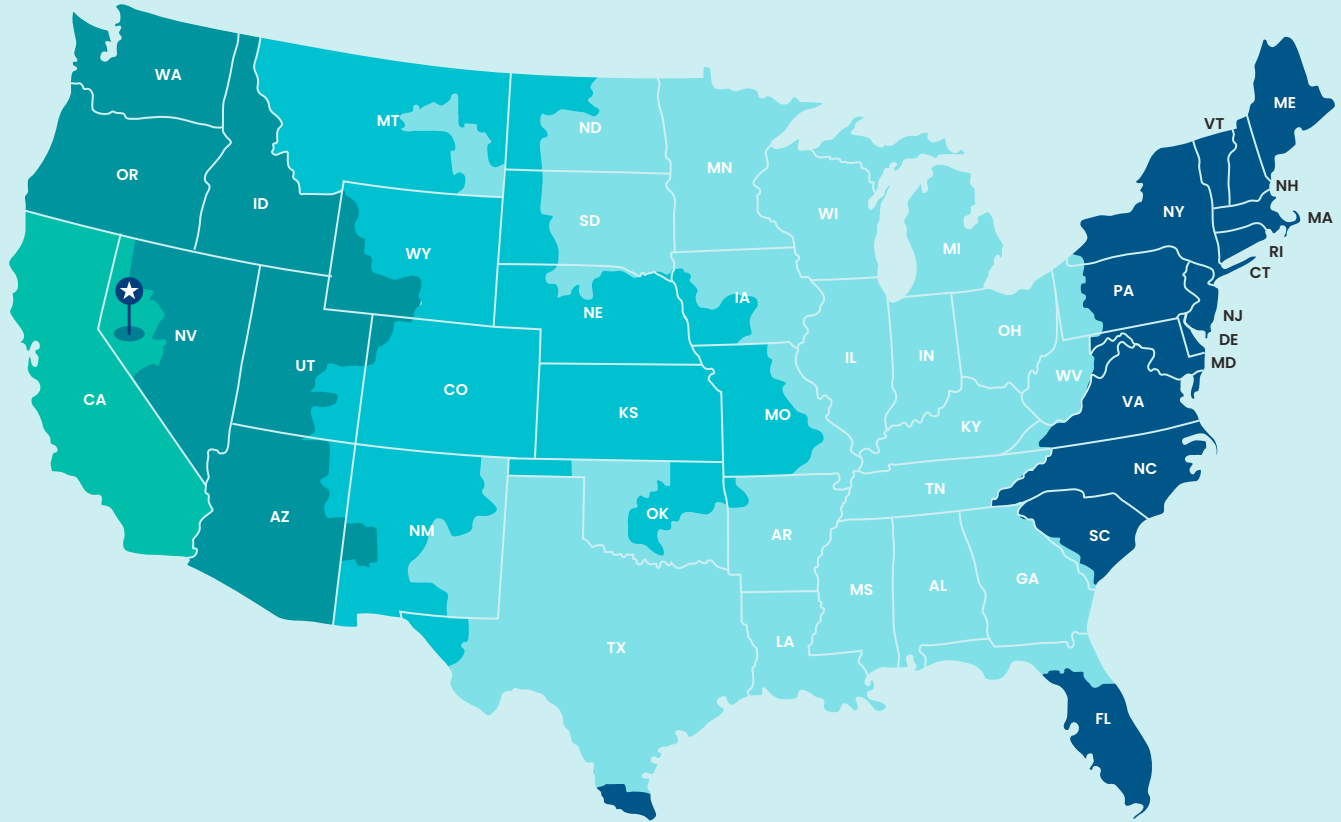

Approximate Ground Shipping Times From NV

SHIPPING DAYS KEY

Questions?
Contact Us

Megan Longhi, Partnership Development Manager
mlonghi@clarknationalaccounts.com

Kaylea Brega, Partnership Representative
kbrega@clarknationalaccounts.com