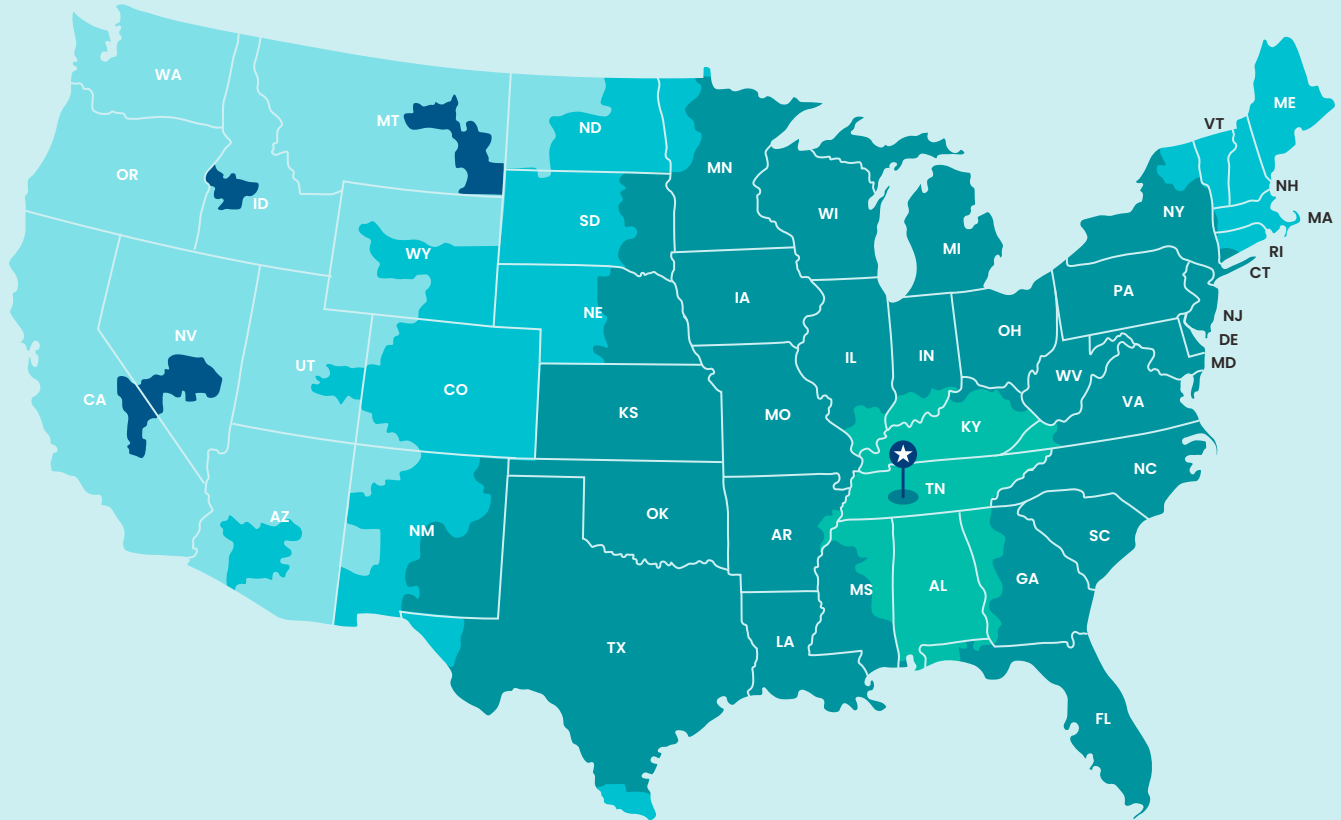

Approximate Ground Shipping Times From TN

SHIPPING DAYS KEY

Questions?
Contact Us

Megan Longhi, Partnership Development Manager
mlonghi@clarknationalaccounts.com

Kaylea Brega, Partnership Representative
kbrega@clarknationalaccounts.com