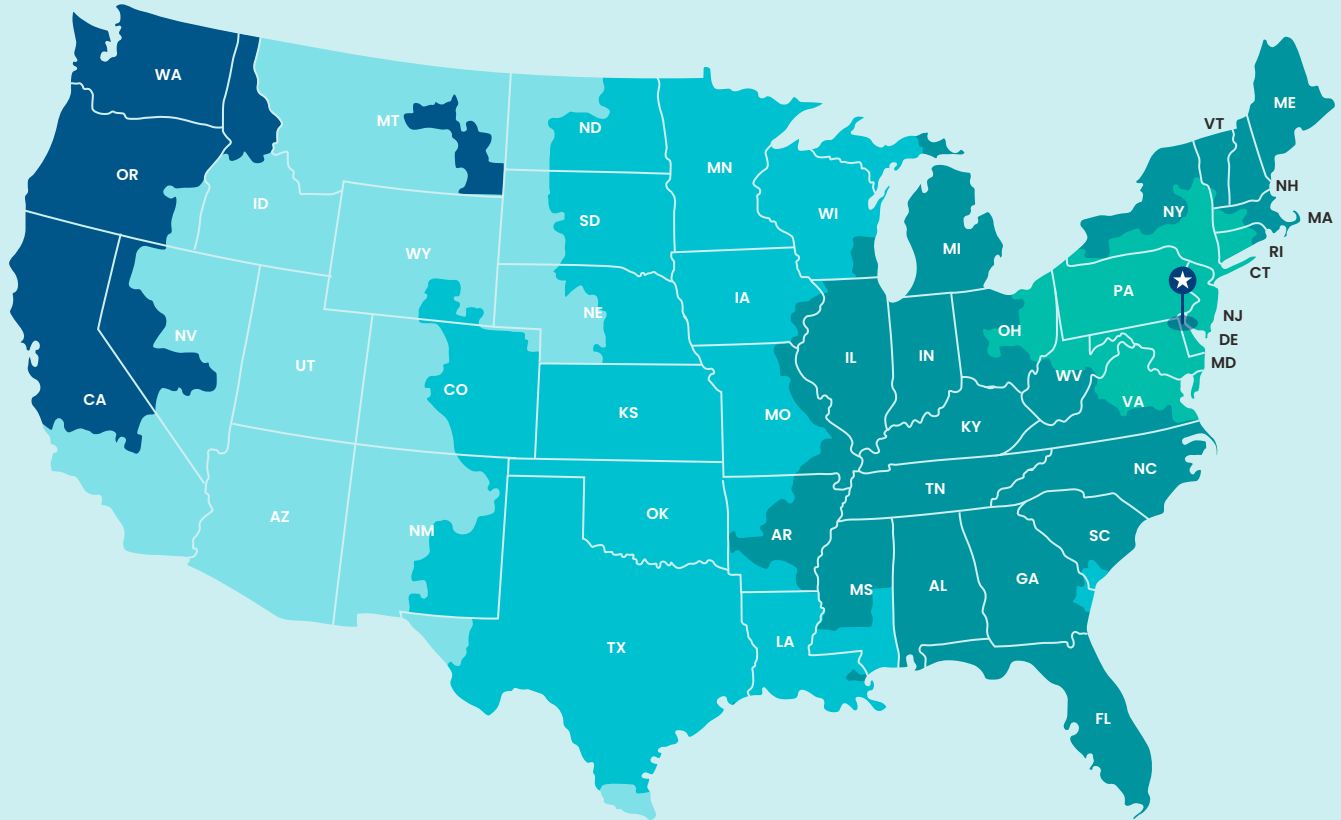

Approximate Ground Shipping Times From DE

SHIPPING DAYS KEY

Questions?
Contact Us

Megan Longhi, Partnership Development Manager
mlonghi@clarknationalaccounts.com

Kaylea Brega, Partnership Representative
kbrega@clarknationalaccounts.com