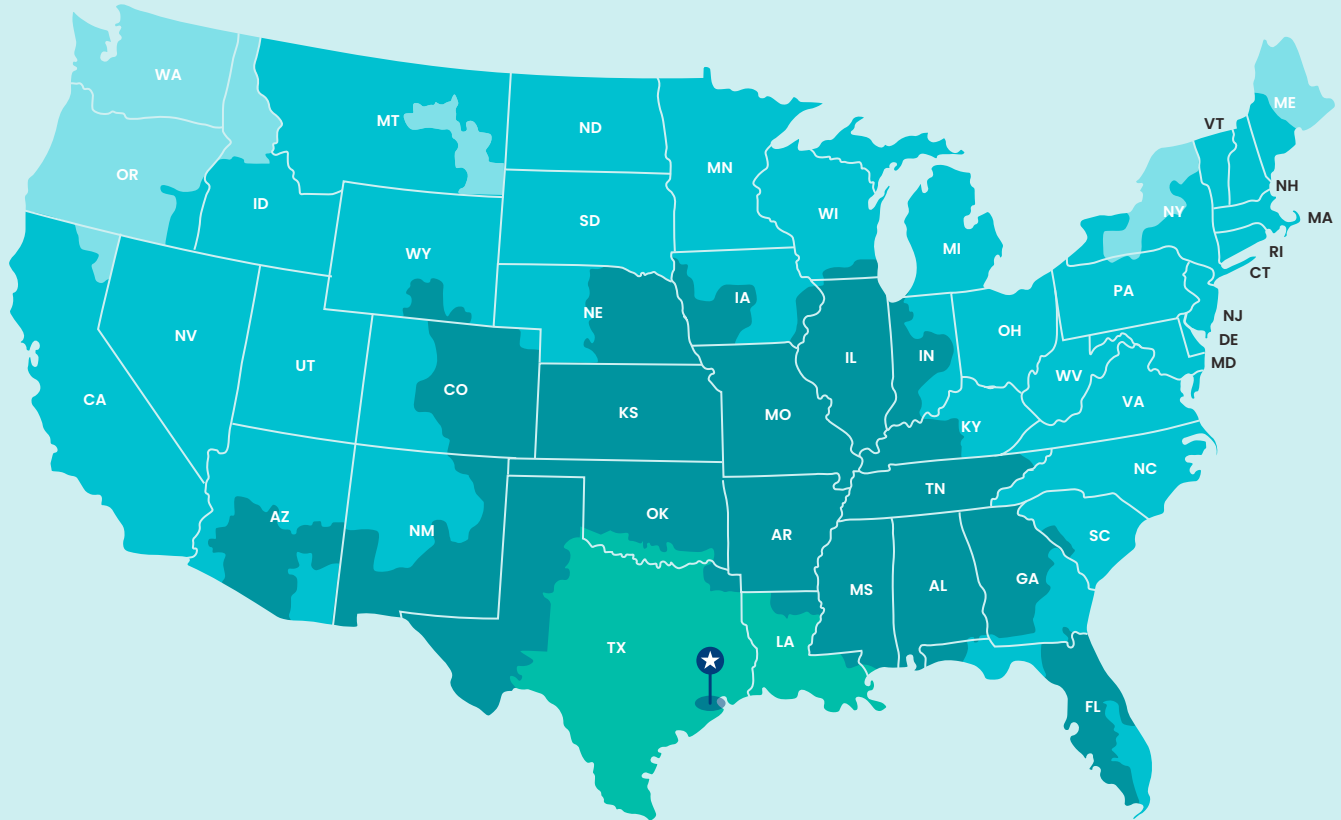

Approximate Ground Shipping Times From TX

SHIPPING DAYS KEY

Questions?
Contact Us

Megan Longhi, Partnership Development Manager
mlonghi@clarknationalaccounts.com

Kaylea Brega, Partnership Representative
kbrega@clarknationalaccounts.com